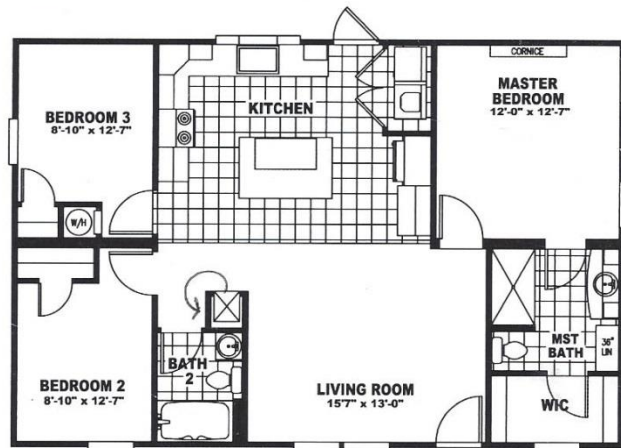

Concord Home Sales @ Epsom Circle 736-4677

The New Horizon \$56,000

**SPECIAL ON LOT MODEL
\$55,500 W/ ALL OPTIONS**

4028-200

1067 Sq. ft.

Display home options include:

10' Dormer	535
9-Lite Rear Door	n/c
Coastal Crème Kitchen (breakdown below)	1,105
Coastal Crème Cabinets	150
Coastal Crème UR Doors	350
Coastal Crème covered vent hood	n/c
White Moulding Package	95
Pendant lights over Island	120
Ceramic Backsplash	95
Crescent Edge on Counters	200
Premium Wilson Art Old Mill Oak island top	95
Whirlpool Dishwasher	460
Hunter Ceiling Fan	135
Accent Wall in MBR	n/c
60" FG Shower IPO tub/shower	475
TV and PJ	n/c

As displayed this home is \$56,000 plus \$2,710

\$58,710.00*

***PLUS Upgraded Compass Siding**

+2,324 = \$61,034

SPECIAL ON LOT MODEL

\$55,500 W/ ALL OPTIONS